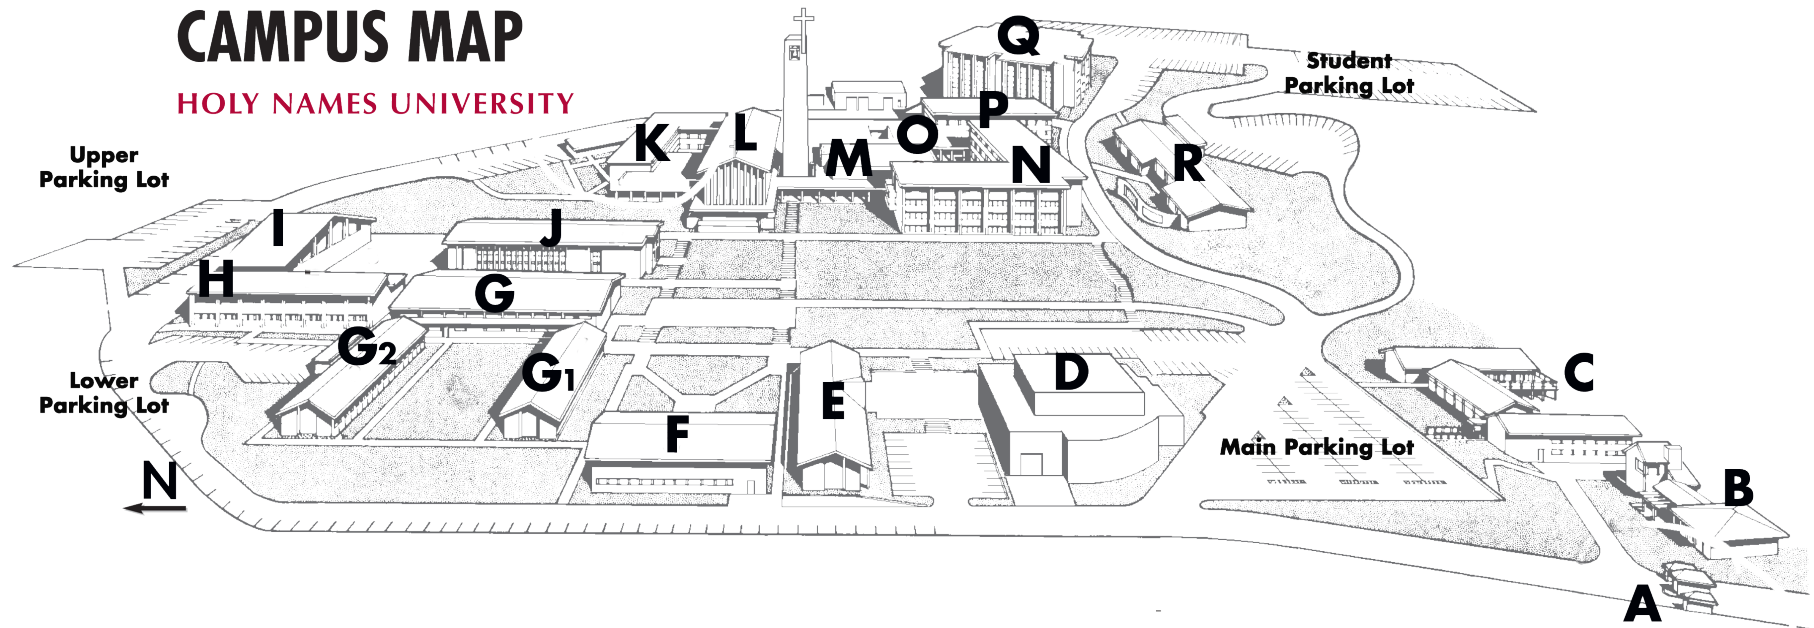

CAMPUS MAP

HOLY NAMES UNIVERSITY

A – SODA CAMPUS ENTRANCE

B – McCREA HOUSE

C – J.D. KENNEDY ARTS CENTER

Art Studios
Classrooms: 401-409
Gallery
McElroy Hall
Preparatory Music Department Offices

D – VALLEY CENTER FOR PERFORMING ARTS

F – PAUL J. CUSHING LIBRARY

G – MADELINE BRENNAN HALL

2nd Floor
Classrooms: 100-121
Faculty Offices

1st Floor

Bookstore
Faculty Offices
HEDCO Technology Support Center
Rosie's Café
St. Francis Courtyard

G1 – Y&H SODA FOUNDATION STUDENT CENTER WING

L – McLEAN CHAPEL

M – DINING ROOMS

Kitchens & Epicurean Office
Montclair Room
Public Market
Sophia Classroom

N – DUROCHER HALL

Counseling Center
Residences
Sophia Center

O – SODA COMMONS

California Room
Campus Safety
Hawk's Nest
Mail Room
Mealy Living Room
Residence Life Offices