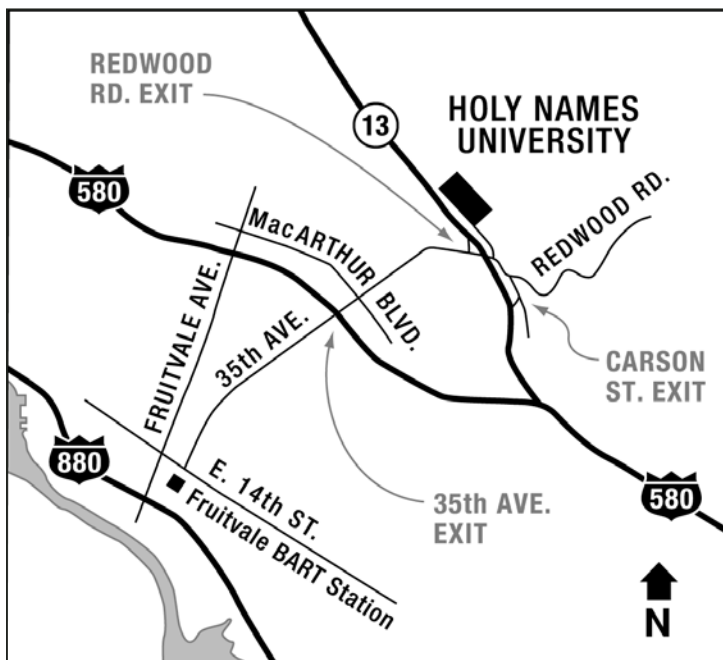

From the north on Highway 580

Take the 35th Avenue exit.
Go east towards the hills.
35th Ave. becomes Redwood Rd.
Cross over Highway 13 and follow the signs to Holy Names campus.

From the south on Highway 580

Take the Highway 13 exit.
Take the Carson Street exit.
Go straight on Mountain Blvd to Redwood Road.
Go left onto Redwood Road at the stoplight and follow the signs to Holy Names campus.

From the north on Highway 13

Take the Redwood Road exit.
Go left at the stoplight onto Redwood Road and follow the signs to Holy Names campus.

From Berkeley

Take Ashby Avenue towards the hills past the Claremont Hotel.
Keep to the far right lane.
At the stoplight this lane will put you on Hwy 13.
Take the Redwood Road exit.
Go left at the stoplight onto Redwood Road and follow the signs to Holy Names campus.

From north or south on Highway 880

Take the High Street exit.
Go east toward the hills.
Go left on MacArthur Boulevard.
Go right on 35th Avenue.
35th Ave. becomes Redwood Rd.
Cross over Highway 13 and follow the signs to Holy Names campus.